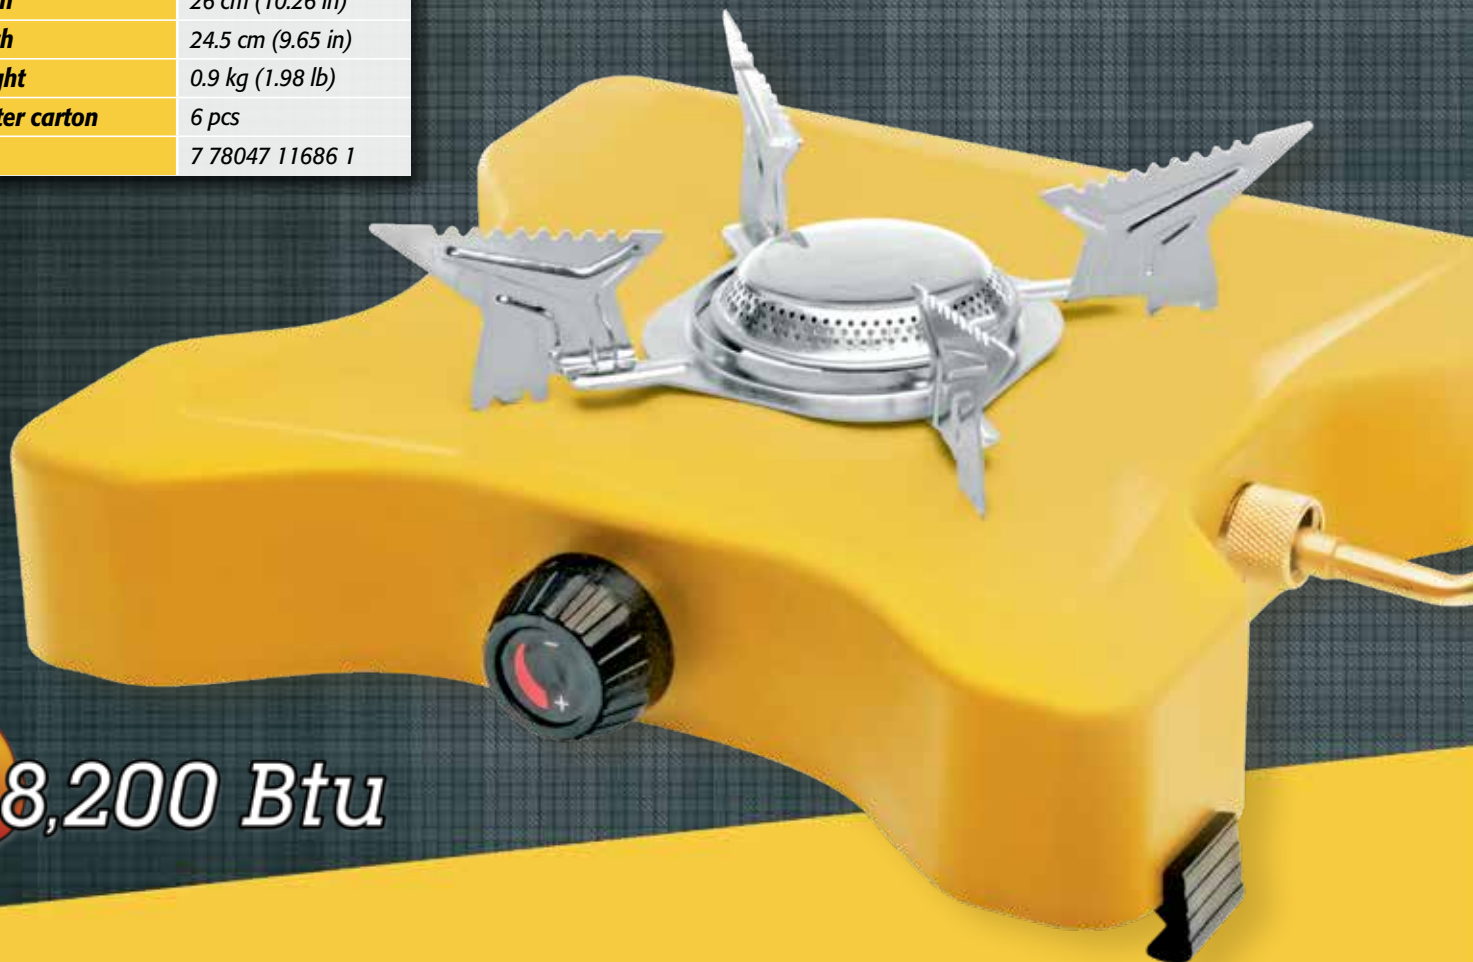

martin®

Portable propane Gas Stove

outdoors – camping – cottage

MCS50

- 8,200 Btu stainless steel burner
- Stainless steel burner grate
- Powder coated frame
- Brass LP regulator
- Non-slip plastic feet

Removable Stainless steel burner grate

Convenient storage for transportation

Adjustable heat intensity

Model	MCS50
Product number	220015
Height	7 cm (2.75 in)
Width	26 cm (10.26 in)
Depth	24.5 cm (9.65 in)
Weight	0.9 kg (1.98 lb)
Master carton	6 pcs
UPC	7 78047 11686 1