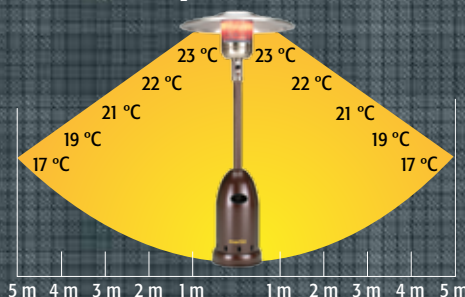

martin®

Patio Heater

performance – quality – safety

PH01S

Model	PH01-S
Product number	765033
Height	229 cm (90.16 in)
Weight	24 kg (52.91 lb)
Colour	Textured bronze
Type of gas	Propane
Btu/hour	45,000
UPC	7 78047 10681 7

- Low-fire piezo ignition
- Attractive textured bronze finish
- Decorative base conceals a standard 20-lb propane cylinder (not included)
- Wheels allow for easy movement
- Safety tilt switch and safety fuel shutoff if flame goes out
- Operates for up to 17 hours on a 20-lb cylinder (not included)
- Includes gas hose with QCC adapter (LP gas)

Wide heat reflector – 95 cm (37.4 in)

Large comfort zone (up to 10 m)

Solid post – 7.6 cm (3 in) in diameter

 **45,000 Btu**

Bismar Inc.

9 De Montgolfier Street, Boucherville, QC J4B 8C4 Canada

T 1.800.266.1414 **F** 1.877.330.9006 **W** www.bismar.com